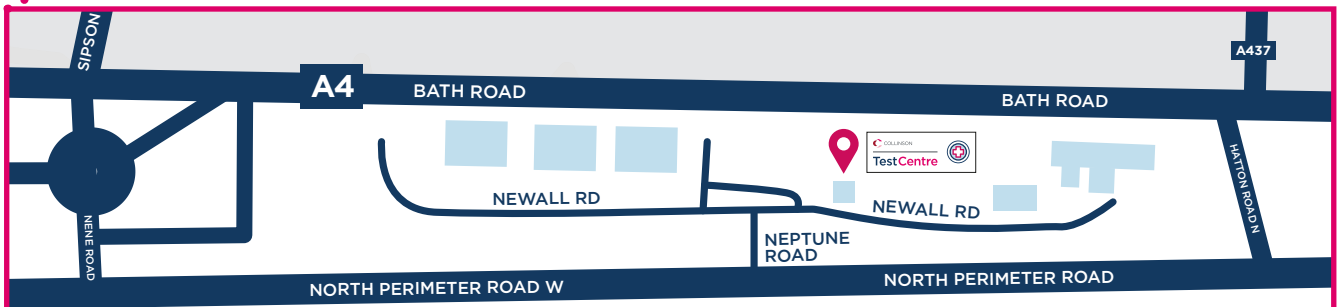

Heathrow Shuttle Service

Collinson provide a free daily shuttle service for all customers travelling between **Terminal 2**, **Terminal 3** and **Terminal 5** and the test centre on Newall Road, TW6 2DT.

Please make sure you do not eat, drink, smoke, vape, chew gum or use nasal spray 30 minutes before you take your test.

The service runs 7 days a week from **7:00am-7:00pm** from selected bus stops.

Terminal 2 - Bus Stop 18

Terminal 3 - Bus Stop 22

Terminal 5 - Bus Stop 25

Where to find us

Other ways to get to us

Cardinal Point, Newall Road, TW6 2BP

- **Travelling by car:** On the A4 Bath Road exit at Nene Road towards Heathrow Terminals 1,2&3. Continue onto the Northern Perimeter Road W, turn left onto Neptune Road and follow the road right onto Newall Road.
- **Travelling from London:** get the Piccadilly line to Hounslow West. Then get the 81 or 222 bus for a 13-minute journey to Mondial Way (Stop J Harlington Corner) followed by a 5 Minute walk to Newall Road.
- **Travelling by train:** Go to Hayes & Harlington station. From there get the 90 bus for 8 minutes to Hatton Road North (Stop K) followed by a 8 minute walk to Newall Road.